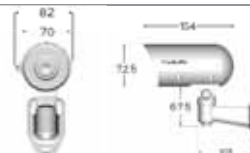

### Dimensions

Body: 82mm(W) x 72.5mm(H) x 154mm(D)

Bracket: 101mm(L)  
(Unit:mm)

IP CAMERA SERIES		
Day & Night 720P HD IR IP Camera		
Model	IPR712S4.3	IPR712S6
Lens	Focal Length	4.3mm / 6mm
	Iris	F1.8
	Angle of View	49.8°(H) , 36.8°(V) , 63.6°(D) / 35.8°(H) , 26.5°(V) , 45.7°(D)
Pick Up Element	1/4" Progressive scan CMOS sensor	
Effective Pixel	1280(H) x 800(V) = 1,024,000(pixel)	
Chip Size	3.88mm(H) x 2.43mm(V)	
Scanning System	Progressive Scan	
Infrared Cut Filter	Auto / Schedule / Day (Color) / Night (Mono)	
Min. Illumination	Color : 3 Lux at F1.8, Mono : 0.6 Lux at F1.8 / 0 Lux with IR	
White Balance	Auto / Tungsten / Indoor / Fluorescents1 / Fluorescents2 / Outdoor1 / Outdoor2	
Sense Up	Off / 1 Frame / 2 Frames / 3 Frames / 7 Frames	
Back Light Compensation	Auto	
Electronic Shutter	1/30(25)s ~ 1/20,000s	
IP Rating	IP66	
Window	Ø65 Heat Resistant Glass	
Infrared LED	Peak Wavelength	850nm
	Beam Spread	30°
	Radiant Distance	16M
Operating Temperature	-35°C ~ +50°C (-31°F ~ 122°F)	
Dimension	Body : 82mm(W) x 72.5mm(H) x 154mm(D) / Bracket : 101mm(L)	
Weight	600g	
Power Input Voltage	DC12V ±10%	
Power Consumption	10W	
Peripheral Products	IJ1748D 17W (PoE Injector) SL1212D 12W (PoE Splitter)	