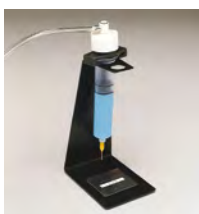

Miscellaneous Accessories

Order No.	Description
KDS816	Syringe Holder Stand